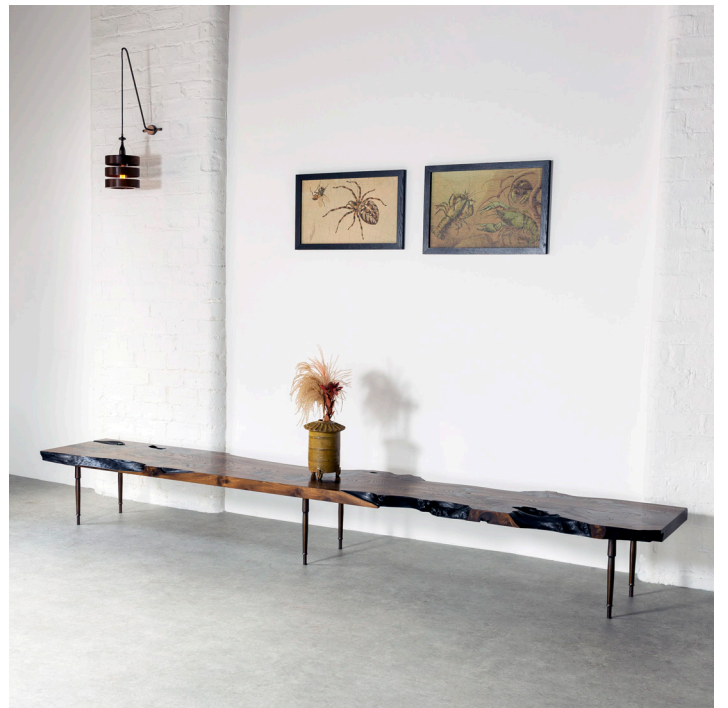

FAOLCHÚ

Stoc Table, Long

Stoc Table, Long

Oxidised Scottish elm top with ebony and elm butterflies and patch inlays. Solid bronze turned Stoc legs, blackened.

Hand finished with natural oils and wax.