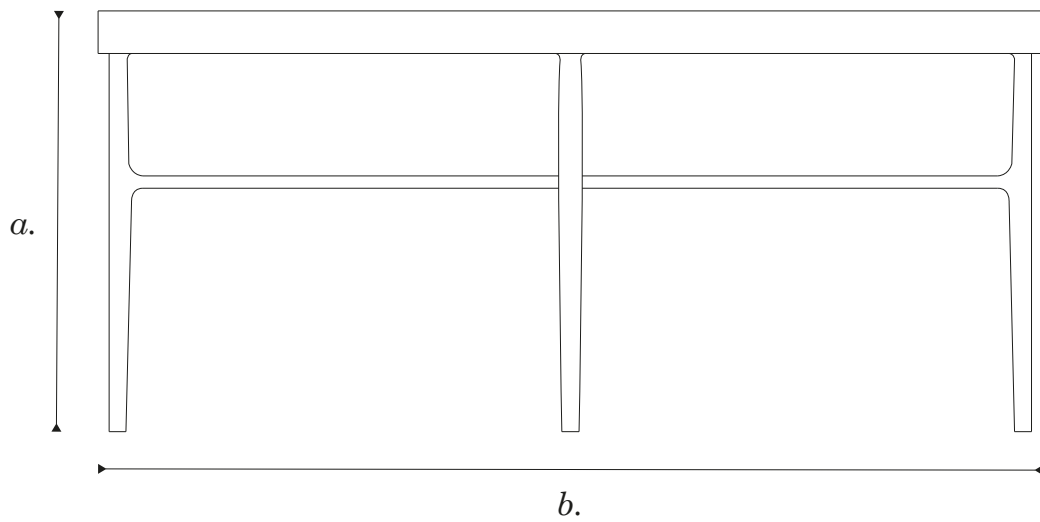

FAOLCHÚ

Ruel, Coffee Table

Ruel, Coffee Table

Fumed Scottish oak and elm burr top with ebony and fumed oak butterflies and patch details.
Solid bronze Ruel base.

Hand finished with natural oils and wax.

a. 440
b. 1000