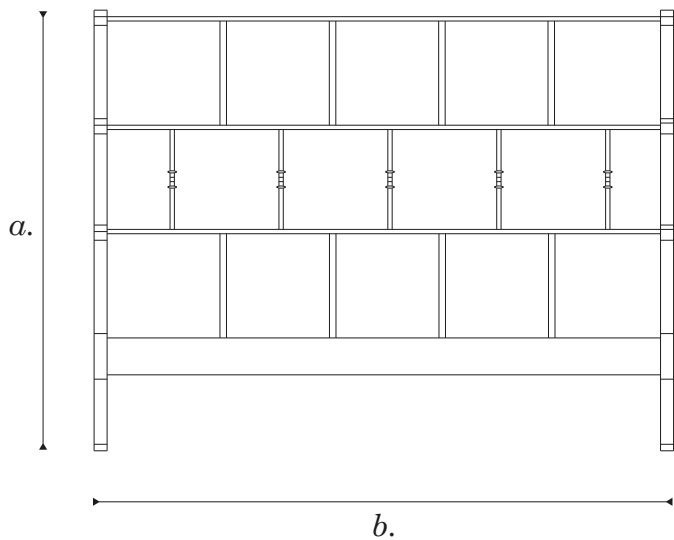

# FAOLCHÚ

Rathan Bed

Sizes for king mattress.  
Available in various mattress sizes.

*a.* 1400  
*b.* 1580

*c.* 2080  
*d.* 1800