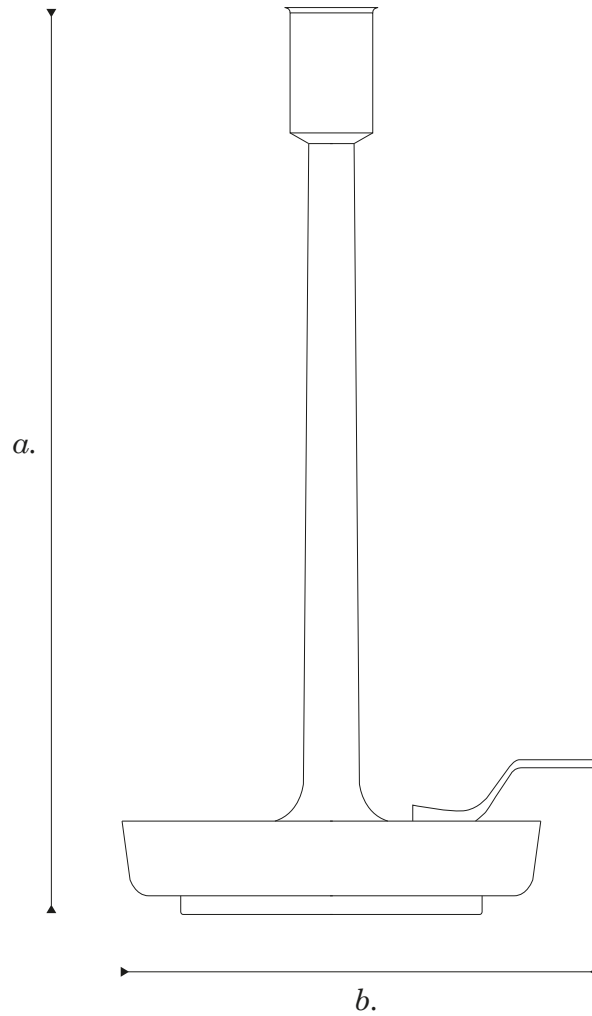

Copan Table Lamp

Turned American black walnut lamp with brass on/off switch. Bleached Scottish holly also shown.

Hand finished with natural oils and wax.
Brass, natural or blackened.

- I. Walnut
- II. Walnut
- III. Holly
- IV. Holly

a. 360
b. 165