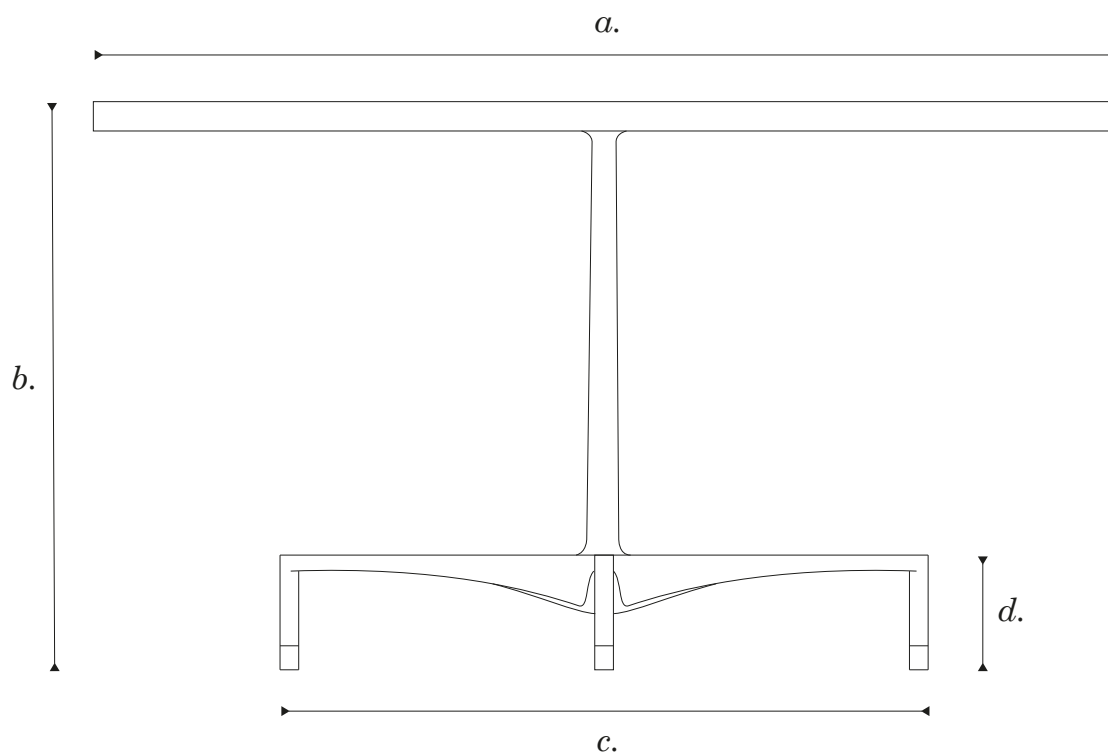

# FAOLCHÚ

Trasda Table, Round

## Trasda Table, Round

Bookmatched Scottish sycamore and elm. Ebony and elm butterflies and patch inlays. Solid cast bronze Trasda base with brass and ebony adjustable feet

Hand finished with natural oils and wax.