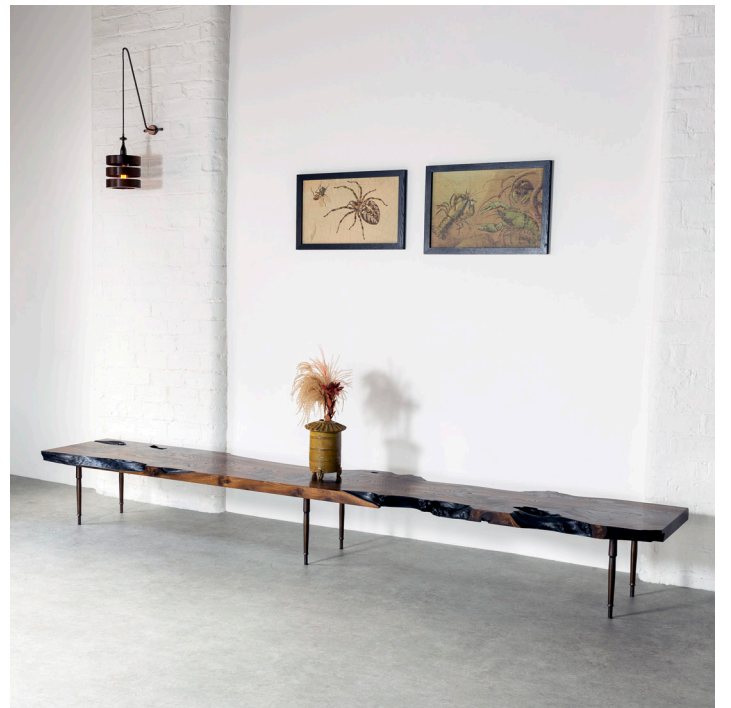

# FAOLCHÚ

Stoc Table, Long

# Stoc Table, Long

Oxidised Scottish elm top with ebony and elm butterflies and patch inlays. Solid bronze turned Stoc legs, blackened.

Hand finished with natural oils and wax.