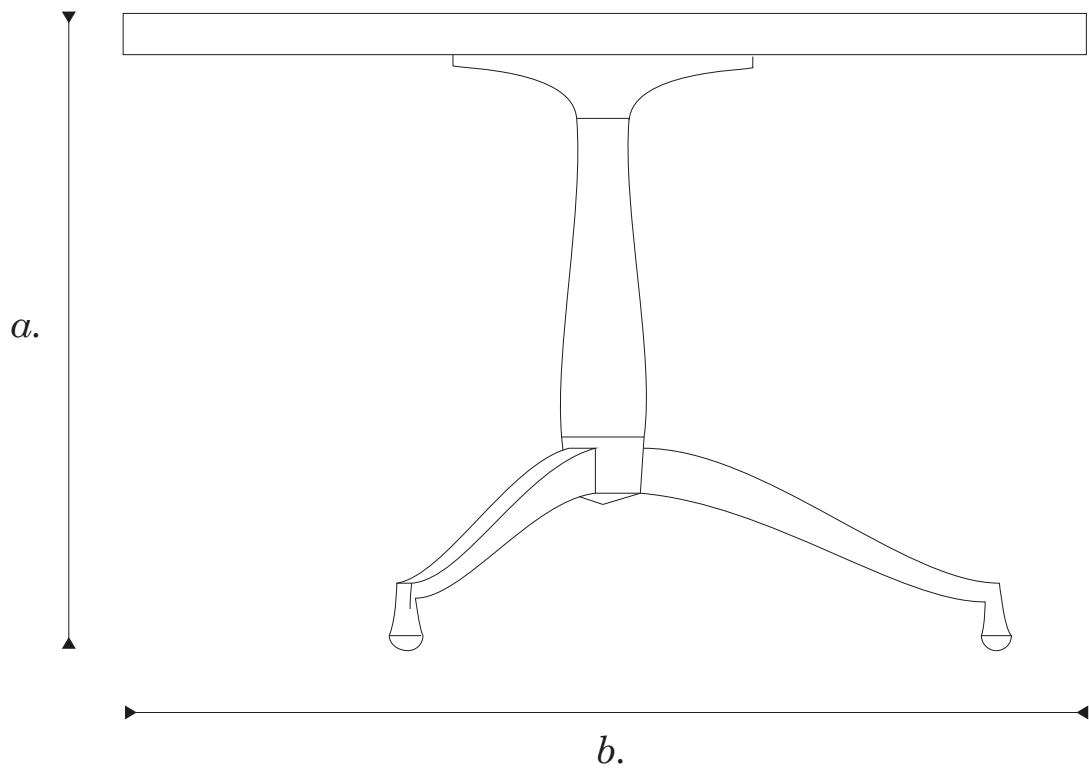

FAOLCHÚ

Searbhos, Round

Searbhos, Round

American black walnut slab top. Solid bronze and American black walnut Searbhos base

Hand finished with natural oils and wax.

a. 780
b. 1000