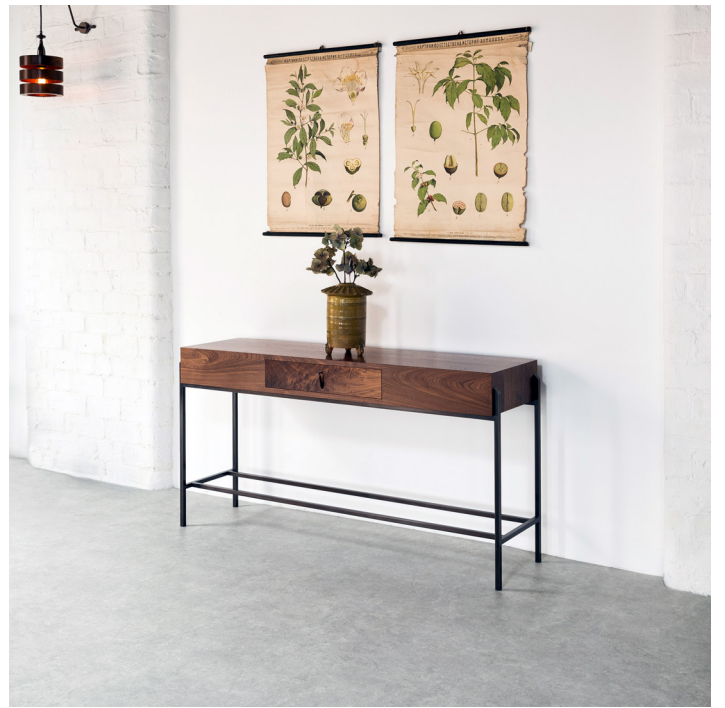

FAOLCHÚ

Mion Console

Mion Console

American black walnut console, blackened brass and ebony teardrop handle. Blackened brass Mion frame.

Hand finished with natural oils and wax.

a. 760
b. 1480

c. 380