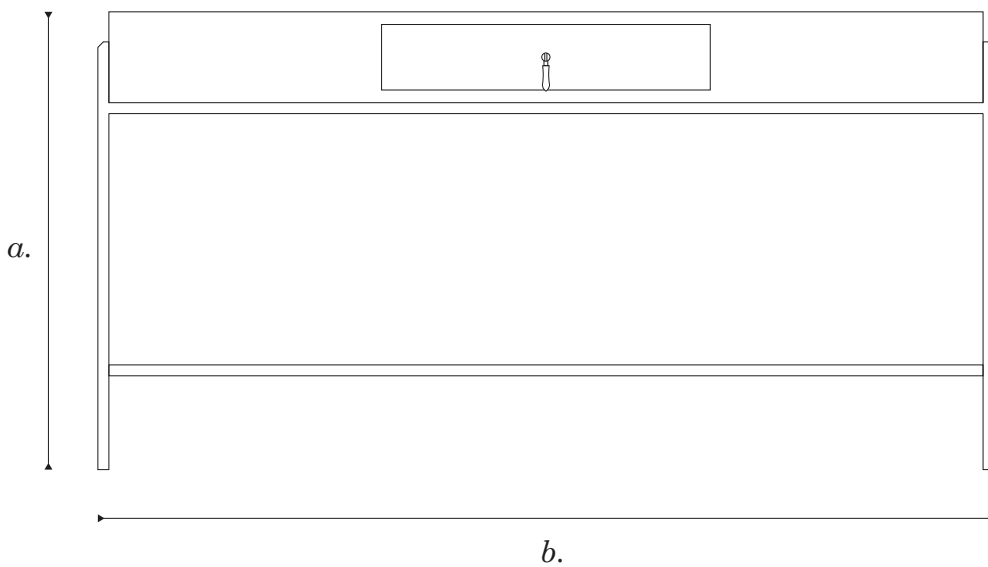

FAOLCHÚ

Mion Console

Mion Console

American black walnut console, blackened brass and ebony teardrop handle. Blackened brass Mion frame.

Hand finished with natural oils and wax.

a. 760
b. 1480

c. 380