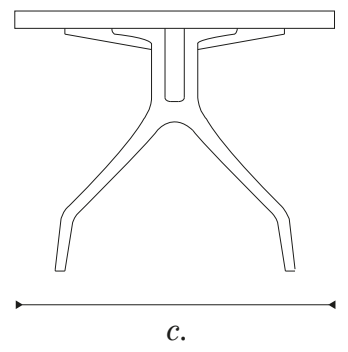

FAOLCHÚ

Maonag, Dining Table

Maonag, Dining Table

Scottish sycamore boarded top, blackened solid bronze Moanag base with blackened brass stretcher.

Hand finished with natural oils and wax.

a. 750
b. 2850

c. 1000