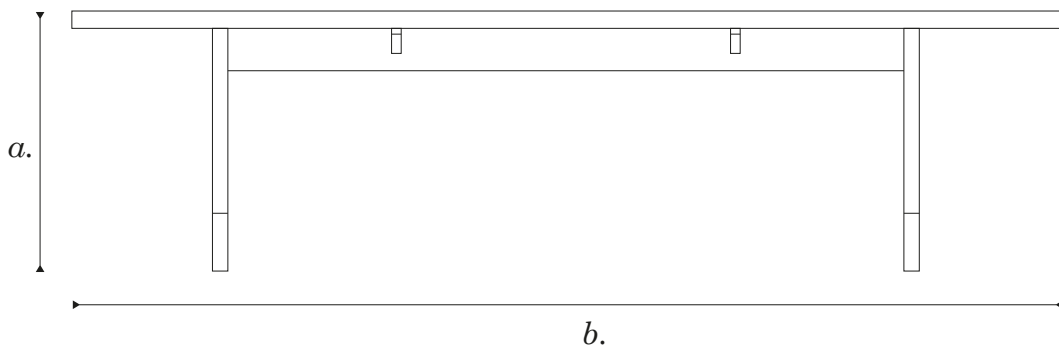

FAOLCHÚ

Maonag, Dining Table

Maonag, Dining Table

Scottish sycamore boarded top, blackened solid bronze Moanag base with blackened brass stretcher.

Hand finished with natural oils and wax.

a. 750
b. 2850

c. 1000