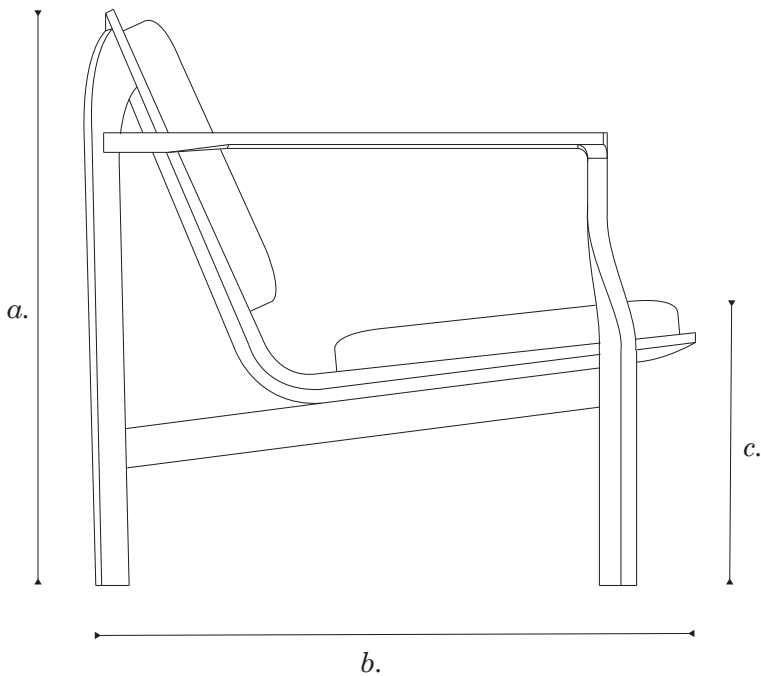

FAOLCHÚ

Cuillin Lounge Chair

Cuillin Lounge Chair

Hand sculpted American black walnut chair frame and seat with walnut and brass dowel detail.
Upholstered with black natural veg tanned leather.

Hand finished with natural oils and wax.