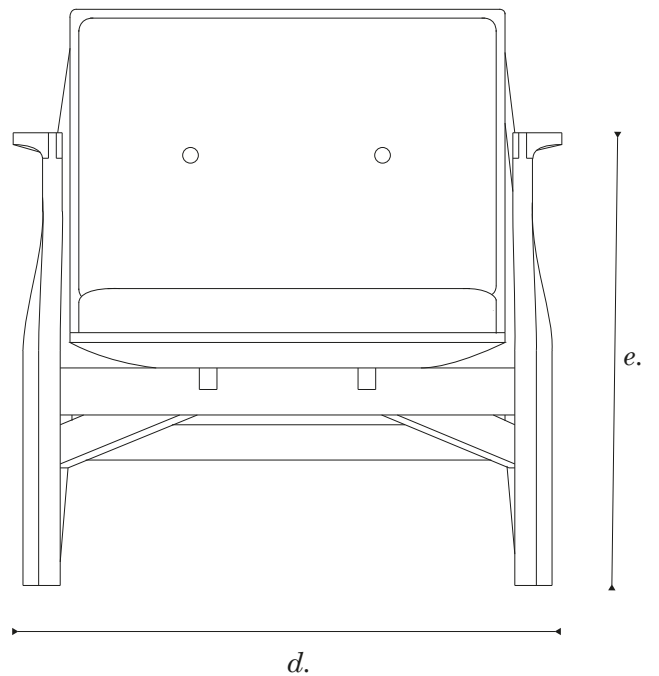

d. 690
e. 570