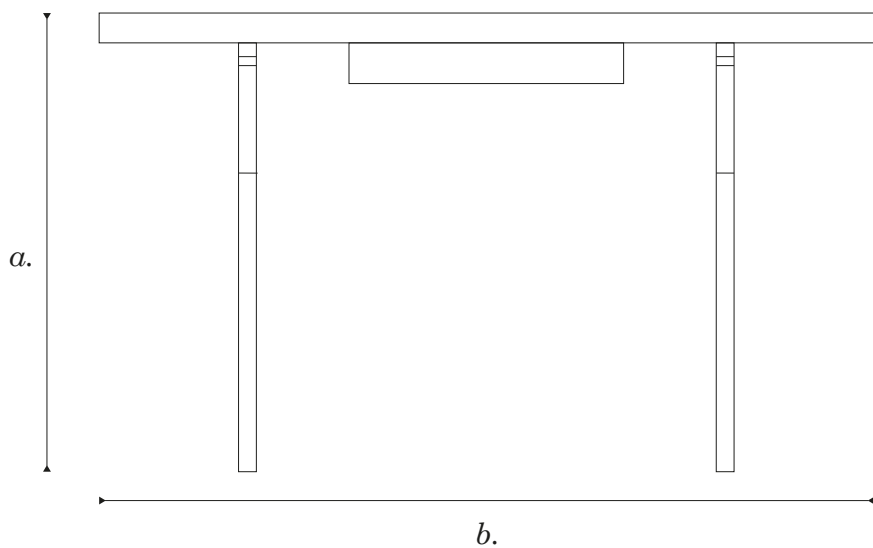

# FAOLCHÚ

Buac, Writing Desk

# Buac, Writing Desk

Fumed Scottish oak and elm burr top with ebony inlay and butterfly detail. Curved dovetail draw, lined with chestnut leather. Solid cast bronze legs with fumed Scottish oak inlay.

Hand finished with natural oils and wax.