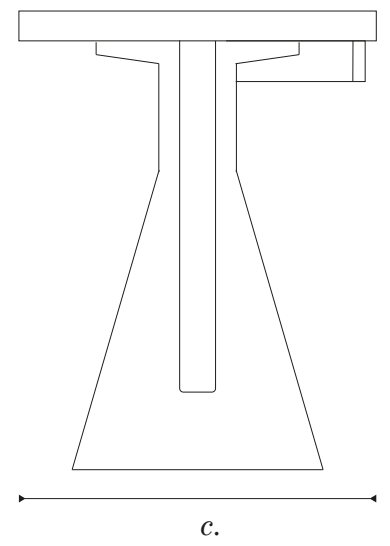

Buac, Writing Desk

Fumed Scottish oak and elm burr top with ebony inlay and butterfly detail. Curved dovetail draw, lined with chestnut leather. Solid cast bronze legs with fumed Scottish oak inlay.

Hand finished with natural oils and wax.

a. 780
b. 1500

c. 725